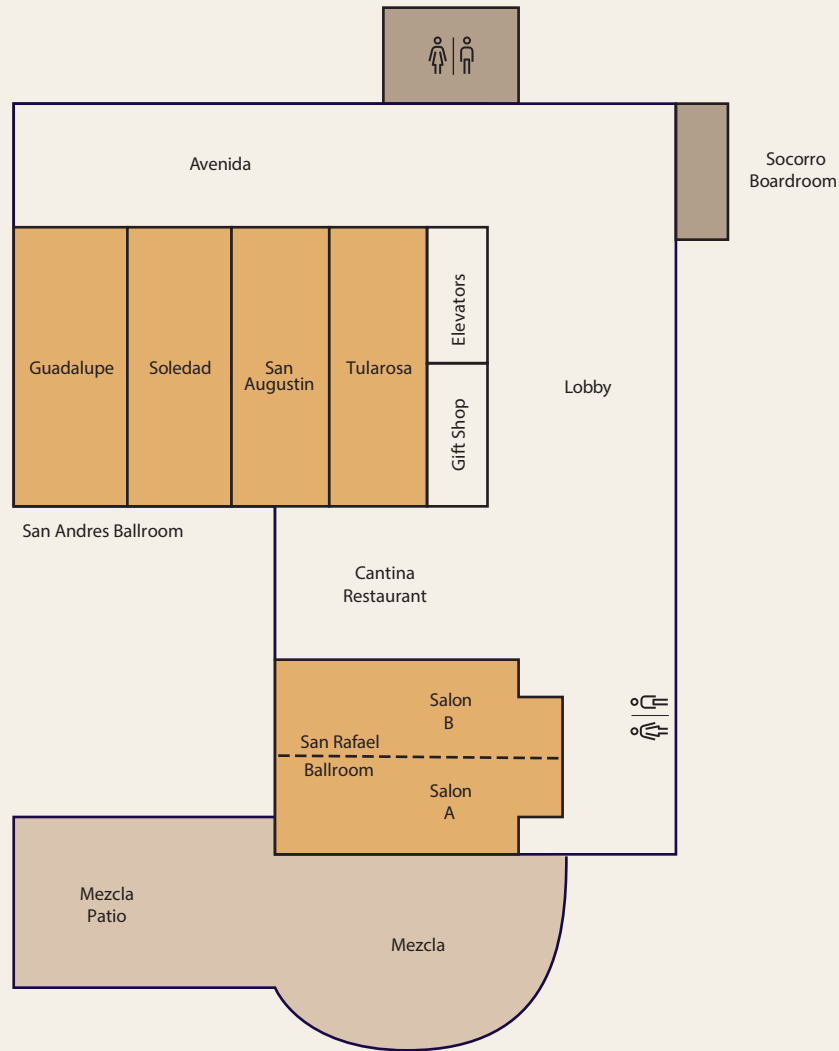

MEETING FACILITIES

- 10,000 sq. ft. of Indoor Function Space
- 25,000 sq. ft. of Outdoor Function Space
- 5,000 sq. ft. San Andres Ballroom
- 1,600 sq. ft. San Rafael Ballroom Offers an Elegant Pre-Function Space Just Outside
- On-Site Catering
- Audio/Visual Services

PROPERTY FEATURES

- Concierge
- Business Center
- Resort-style Pool and Hot Tub
- Fitness Center
- Cantina Restaurant
- Mezcla Restaurant
- Gift Shop

ROOM CAPACITIES

	Total Sq. Ft.	Dimensions	Classroom	Theater	6 Ft Tables	Rounds	Reception
San Andres Ballroom	5,000	50' x 100'	280	450	450	350	500
Guadalupe	1,250	25' x 50'	70	100	100	80	150
Soledad	1,250	25' x 50'	70	100	100	80	150
San Augustin	1,250	25' x 50'	70	100	100	80	150
Tularosa	1,250	25' x 50'	70	100	100	80	150
Avenida (Pre-function)	2,200	18' x 100'	N/A	N/A	N/A	N/A	N/A
Socorro Boardroom	310	15' x 25'	N/A	N/A	N/A	N/A	N/A
Breakout Room Los Padres	625	25' x 25'	30	50	40	40	50
Breakout Room Cimarron	625	25' x 25'	30	50	40	40	50
San Rafael Ballroom	1,600	40' x 40'	80	140	80	90	150
Salon A	800	20' x 40'	40	70	40	50	75
Salon B	800	20' x 40'	40	70	40	50	75
Jardín Sagrado Events Garden	1,900	40' x 80' x 96'	N/A	200	150	120	250
Events Lawn By Pool	3,127	59' x 53'	N/A	390	270	200	325